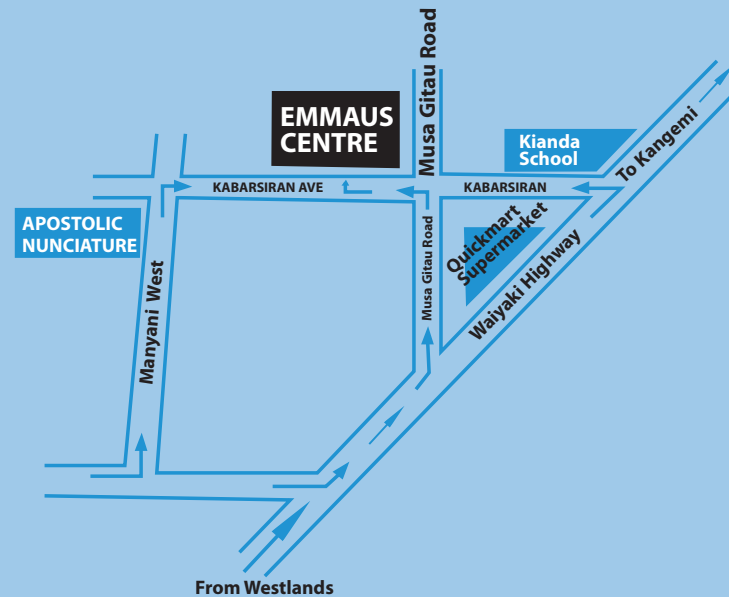

'Jesus in the Eucharist is our Paradise on Earth.'

All are welcome!

For 20 years Emmaus Centre has been run by the 'Sacramentine Sisters of Bergamo' . Welcome to a serene and quiet environment ideal for retreats, seminars, meetings, workshops and accommodations with free WIFI.